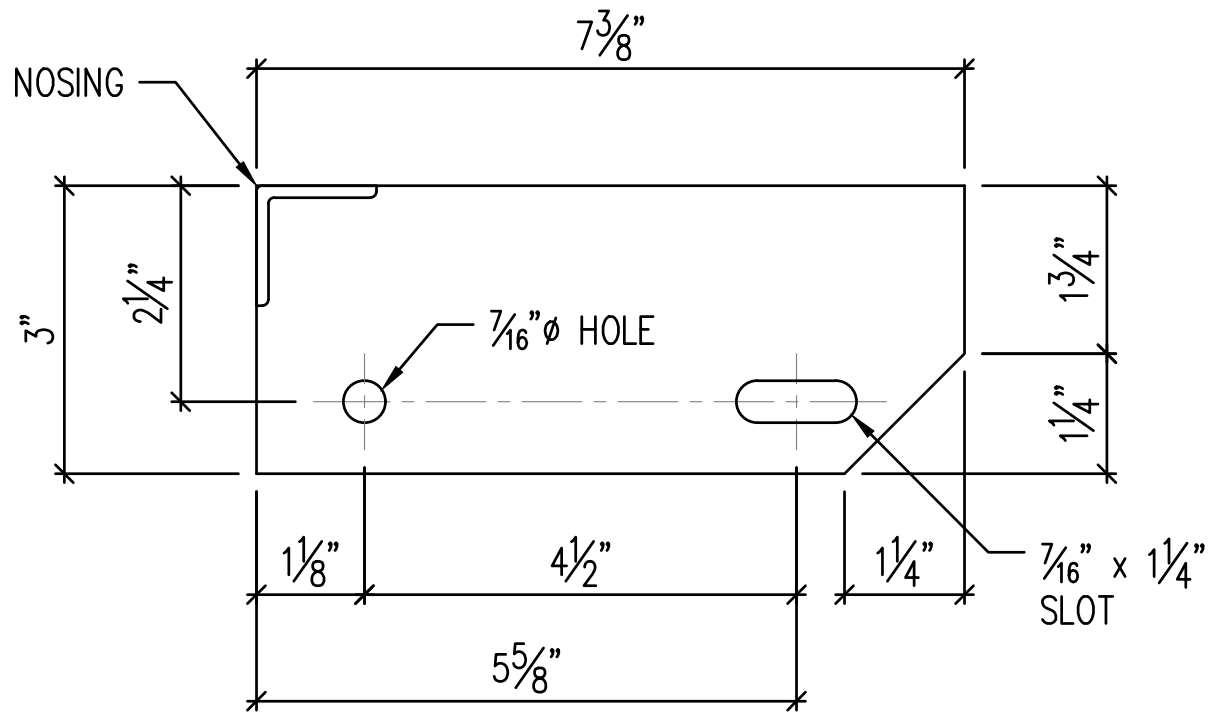

3" x 3/16" ALUMINUM END PLATE
FOR 6 3/16" STAIR TREADS

3" x 3/16" ALUMINUM END PLATE
FOR 7 3/8" STAIR TREADS

3" x 3/16" ALUMINUM END PLATE
FOR 8 9/16" STAIR TREADS

3" x 3/16" ALUMINUM END PLATE
 FOR 9 3/4" STAIR TREADS

3" x $\frac{3}{16}$ " ALUMINUM END PLATE
 FOR $10\frac{15}{16}$ " STAIR TREADS

3" x 3/16" ALUMINUM END PLATE
FOR 12 1/8" STAIR TREADS