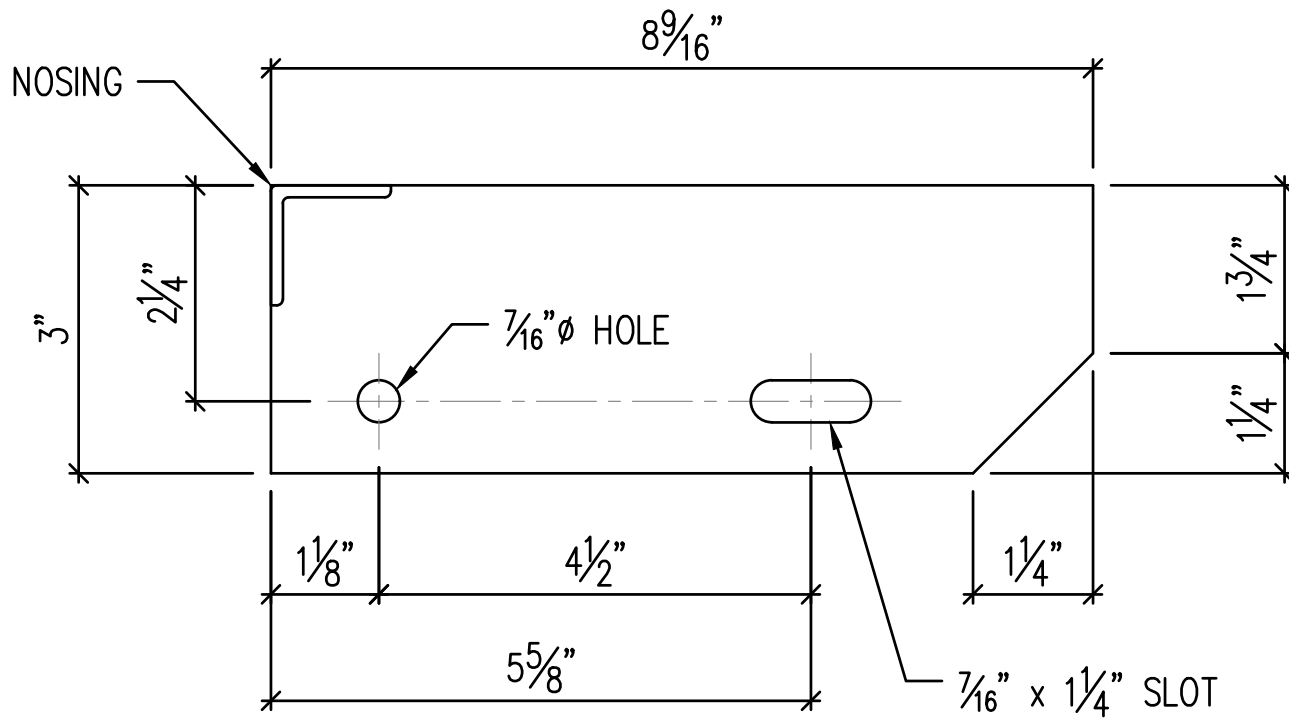

3" x 3/16" ALUMINUM END PLATE
FOR 6 3/16" STAIR TREADS

3" x 3/16" ALUMINUM END PLATE
FOR 7 3/8" STAIR TREADS

3" x 3/16" ALUMINUM END PLATE
FOR 8 9/16" STAIR TREADS

3" x 3/16" ALUMINUM END PLATE
 FOR 9 3/4" STAIR TREADS

3" x $\frac{3}{16}$ " ALUMINUM END PLATE
 FOR $10\frac{15}{16}$ " STAIR TREADS

3" x 3/16" ALUMINUM END PLATE
FOR 12 1/8" STAIR TREADS