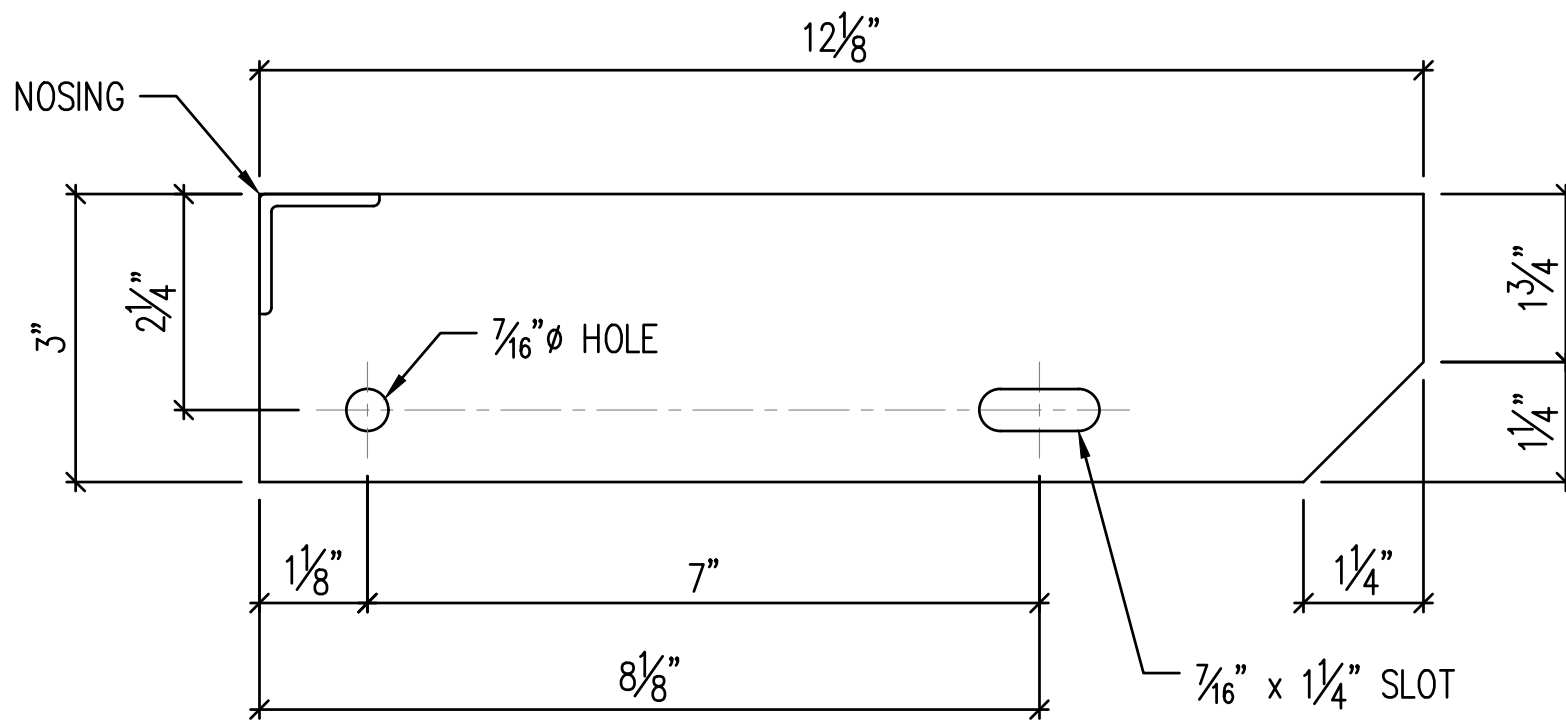

3" x 3/16" ALUMINUM END PLATE
FOR 6 3/16" STAIR TREADS

3" x 3/16" ALUMINUM END PLATE
FOR 7 3/8" STAIR TREADS

3" x 3/16" ALUMINUM END PLATE
FOR 8 9/16" STAIR TREADS

3" x 3/16" ALUMINUM END PLATE
 FOR 9 3/4" STAIR TREADS

3" x $\frac{3}{16}$ " ALUMINUM END PLATE
 FOR $10\frac{15}{16}$ " STAIR TREADS

3" x 3/16" ALUMINUM END PLATE
FOR 12 1/8" STAIR TREADS