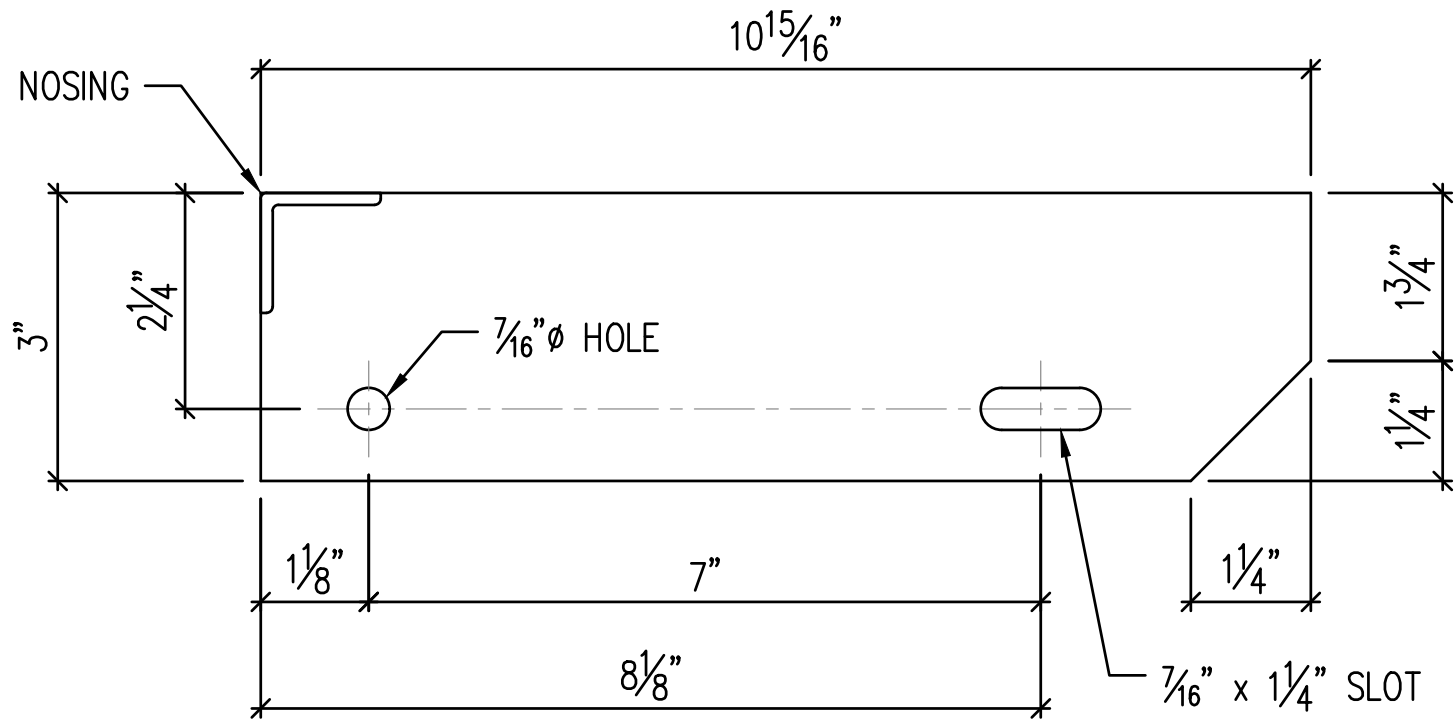

3" x 3/16" ALUMINUM END PLATE
FOR 6 3/16" STAIR TREADS

3" x 3/16" ALUMINUM END PLATE
FOR 7 3/8" STAIR TREADS

3" x 3/16" ALUMINUM END PLATE
FOR 8 9/16" STAIR TREADS

3" x 3/16" ALUMINUM END PLATE
 FOR 9 3/4" STAIR TREADS

3" x $\frac{3}{16}$ " ALUMINUM END PLATE
 FOR $10\frac{15}{16}$ " STAIR TREADS

3" x 3/16" ALUMINUM END PLATE
FOR 12 1/8" STAIR TREADS