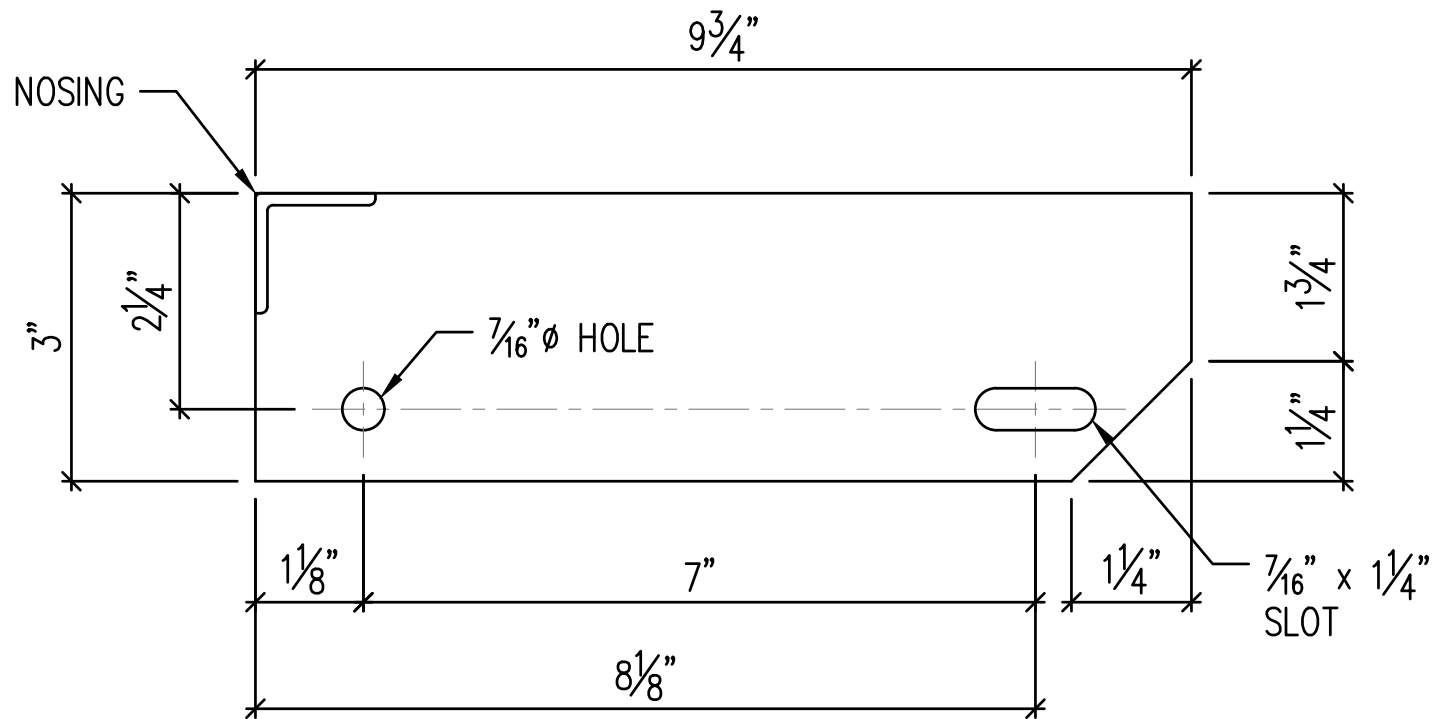

3" x 3/16" ALUMINUM END PLATE
FOR 6 3/16" STAIR TREADS

3" x 3/16" ALUMINUM END PLATE
FOR 7 3/8" STAIR TREADS

3" x 3/16" ALUMINUM END PLATE
FOR 8 9/16" STAIR TREADS

3" x 3/16" ALUMINUM END PLATE
 FOR 9 3/4" STAIR TREADS

3" x $\frac{3}{16}$ " ALUMINUM END PLATE
 FOR $10\frac{15}{16}$ " STAIR TREADS

3" x 3/16" ALUMINUM END PLATE
FOR 12 1/8" STAIR TREADS