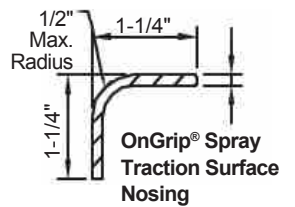

STAIR TREADS

ALUMINUM STAIR TREAD DETAILS

For Close Mesh Grating, 7 & 11 spaced grating. 8 Spacing (1/2" c.c.) available upon request. Please call for details.

Nosing Details

STEEL STAIR TREAD DETAILS

For Close Mesh Grating, 7 & 11 spaced grating. 8 Spacing (1/2" c.c.) available upon request. Please call for details.

Nosing Details