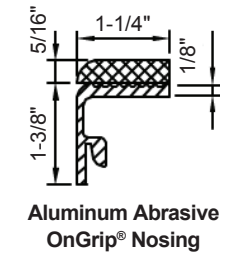

STAIR TREADS

ALUMINUM STAIR TREAD DETAILS

For Close Mesh Grating, 7 & 11 spaced grating. 8 Spacing (1/2" c.c.) available upon request. Please call for details.

Nosing Details

STEEL STAIR TREAD DETAILS

For Close Mesh Grating, 7 & 11 spaced grating. 8 Spacing (1/2" c.c.) available upon request. Please call for details.

Nosing Details