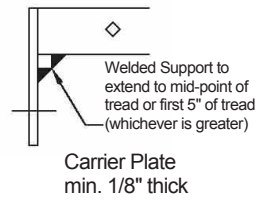

STAIR TREADS

ALUMINUM STAIR TREAD DETAILS

For Close Mesh Grating, 7 & 11 spaced grating. 8 Spacing (1/2" c.c.) available upon request. Please call for details.

Nosing Details

STEEL STAIR TREAD DETAILS

For Close Mesh Grating, 7 & 11 spaced grating. 8 Spacing (1/2" c.c.) available upon request. Please call for details.