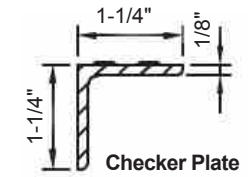

STAIR TREADS

ALUMINUM STAIR TREAD DETAILS

For Close Mesh Grating, 7 & 11 spaced grating. 8 Spacing (1/2" c.c.) available upon request. Please call for details.

Nosing Details

STEEL STAIR TREAD DETAILS

For Close Mesh Grating, 7 & 11 spaced grating. 8 Spacing (1/2" c.c.) available upon request. Please call for details.

Nosing Details