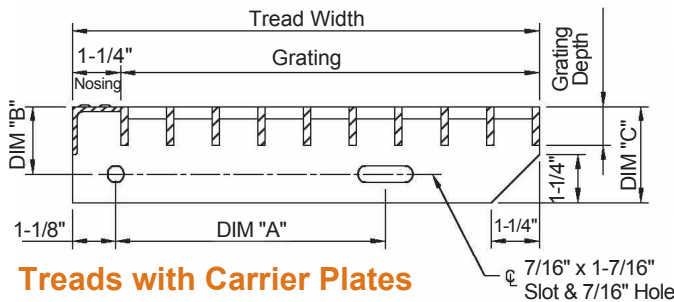

STAIR TREADS

ALUMINUM STAIR TREAD DETAILS

For Close Mesh Grating, 7 & 11 spaced grating. 8 Spacing (1/2" c.c.) available upon request. Please call for details.

Nosing Details

STEEL STAIR TREAD DETAILS

For Close Mesh Grating, 7 & 11 spaced grating. 8 Spacing (1/2" c.c.) available upon request. Please call for details.

Nosing Details