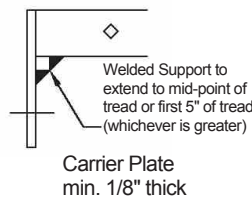

STAIR TREADS

ALUMINUM STAIR TREAD DETAILS

For Close Mesh Grating, 7 & 11 spaced grating. 8 Spacing (1/2" c.c.) available upon request. Please call for details.

Nosing Details

STEEL STAIR TREAD DETAILS

For Close Mesh Grating, 7 & 11 spaced grating. 8 Spacing (1/2" c.c.) available upon request. Please call for details.