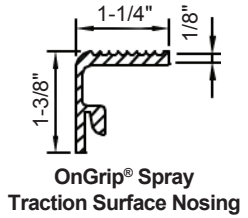

STAIR TREADS

ALUMINUM STAIR TREAD DETAILS

For Close Mesh Grating, 7 & 11 spaced grating. 8 Spacing (1/2" c.c.) available upon request. Please call for details.

Nosing Details

STEEL STAIR TREAD DETAILS

For Close Mesh Grating, 7 & 11 spaced grating. 8 Spacing (1/2" c.c.) available upon request. Please call for details.

Nosing Details