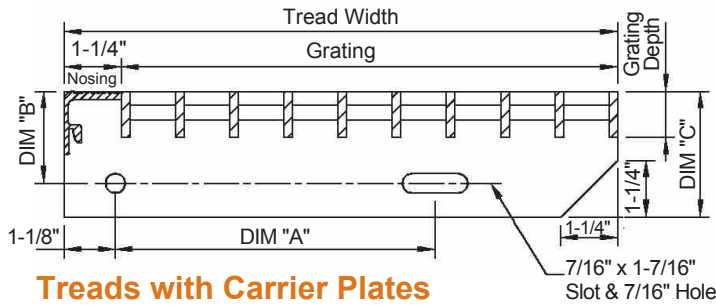

STAIR TREADS

ALUMINUM STAIR TREAD DETAILS

For Close Mesh Grating, 7 & 11 spaced grating. 8 Spacing (1/2" c.c.) available upon request. Please call for details.

Nosing Details

STEEL STAIR TREAD DETAILS

For Close Mesh Grating, 7 & 11 spaced grating. 8 Spacing (1/2" c.c.) available upon request. Please call for details.

Nosing Details