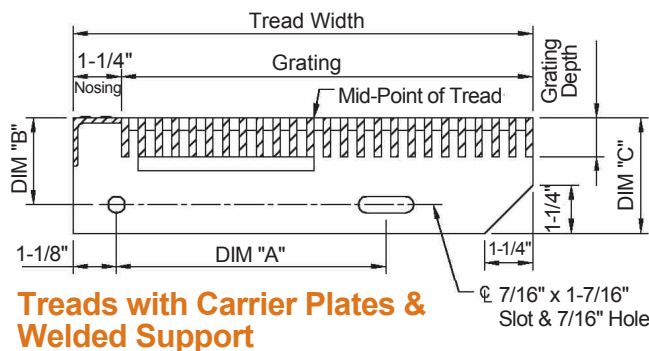

STAIR TREADS

ALUMINUM STAIR TREAD DETAILS

For Close Mesh Grating, 7 & 11 spaced grating. 8 Spacing (1/2" c.c.) available upon request. Please call for details.

Nosing Details

STEEL STAIR TREAD DETAILS

For Close Mesh Grating, 7 & 11 spaced grating. 8 Spacing (1/2" c.c.) available upon request. Please call for details.

Nosing Details