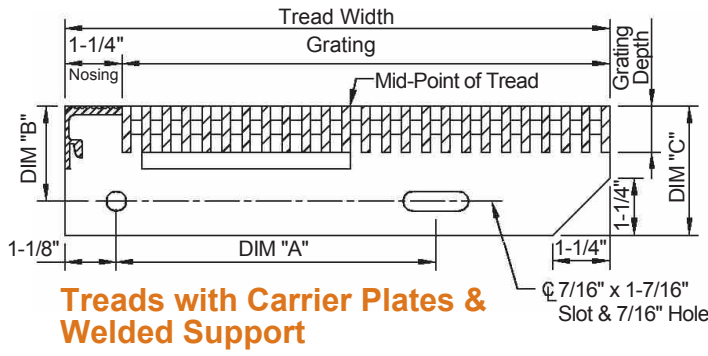

STAIR TREADS

ALUMINUM STAIR TREAD DETAILS

For Close Mesh Grating, 7 & 11 spaced grating. 8 Spacing (1/2" c.c.) available upon request. Please call for details.

Nosing Details

STEEL STAIR TREAD DETAILS

For Close Mesh Grating, 7 & 11 spaced grating. 8 Spacing (1/2" c.c.) available upon request. Please call for details.

Nosing Details