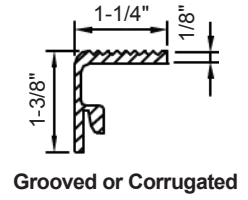

STAIR TREADS

ALUMINUM STAIR TREAD DETAILS

For Close Mesh Grating, 7 & 11 spaced grating. 8 Spacing (1/2" c.c.) available upon request. Please call for details.

Nosing Details

STEEL STAIR TREAD DETAILS

For Close Mesh Grating, 7 & 11 spaced grating. 8 Spacing (1/2" c.c.) available upon request. Please call for details.

Nosing Details